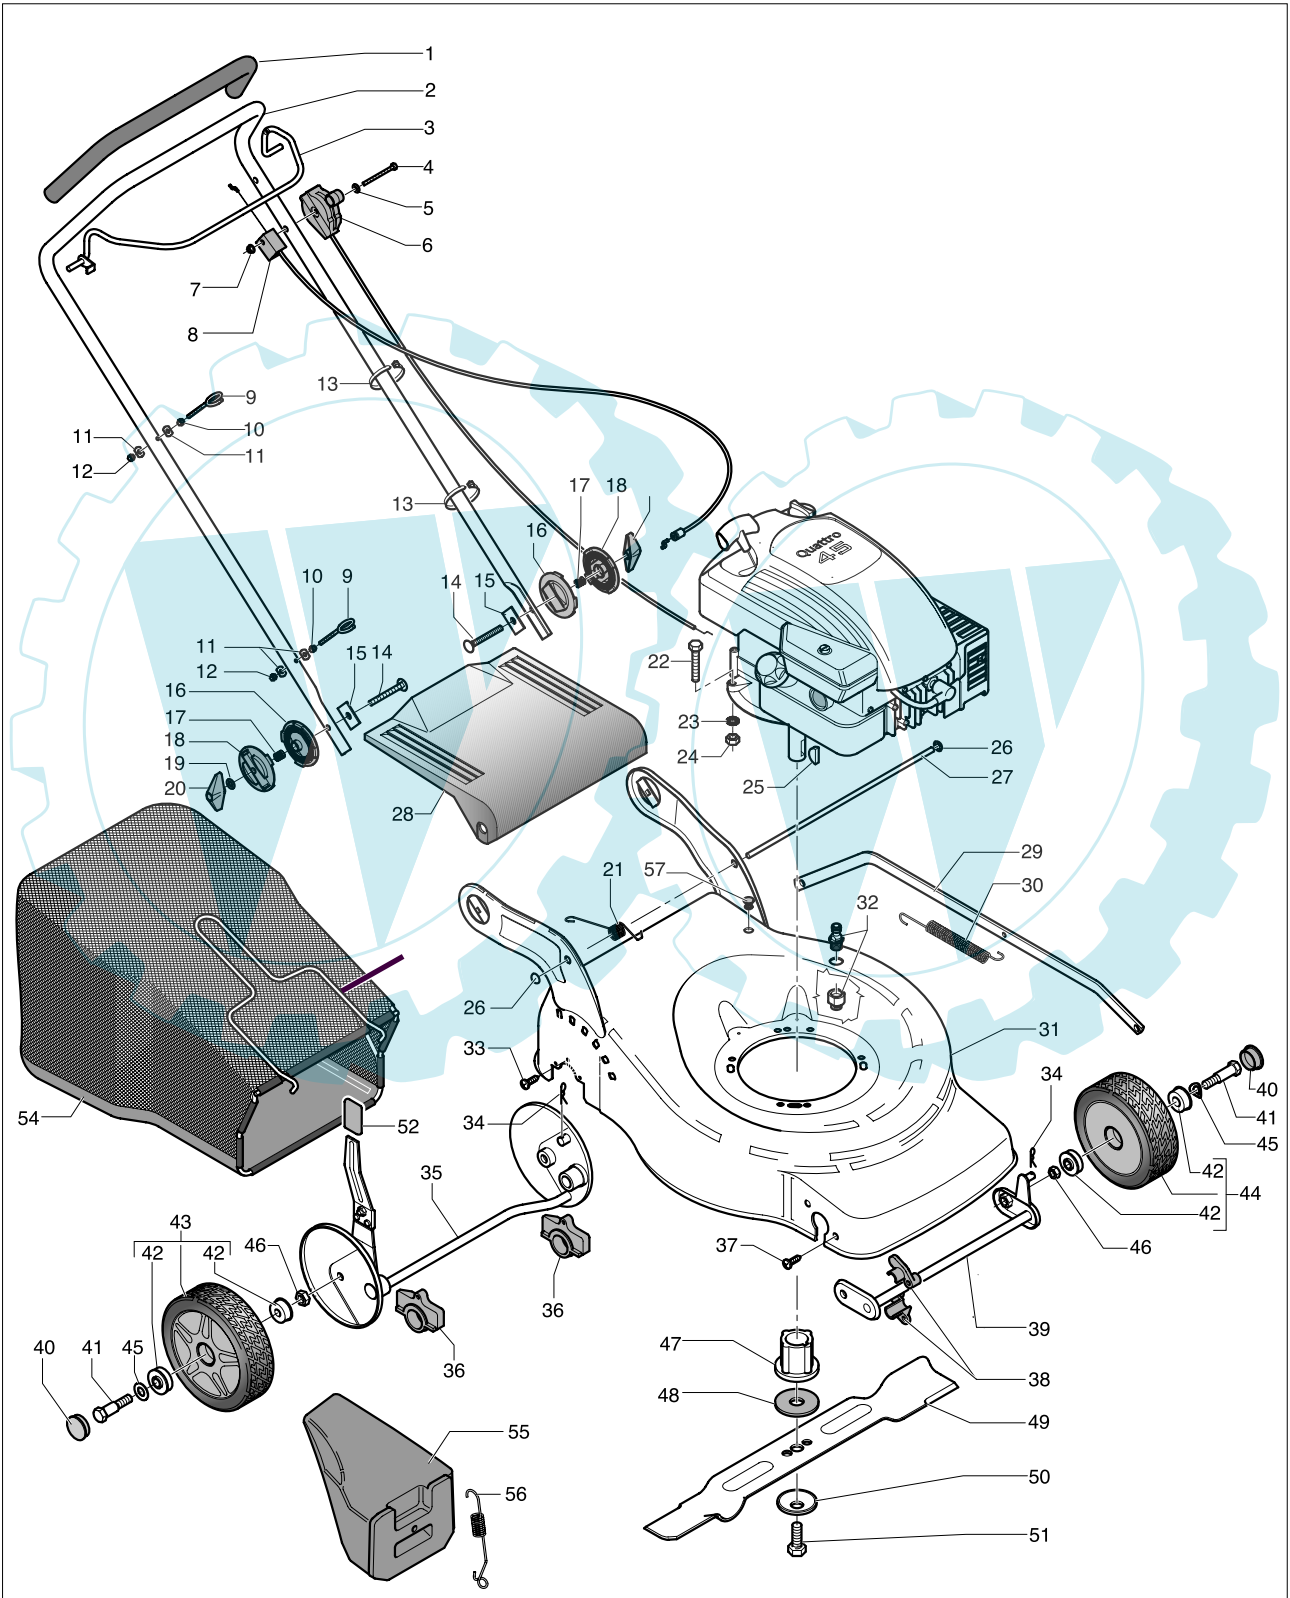

brand	PARTNER - MC CULLOCH

date	NOV/02	SHEET 1/2

Model

P 4546 SX
LM 4546 SX

Product number

9538781-24
9538783-36